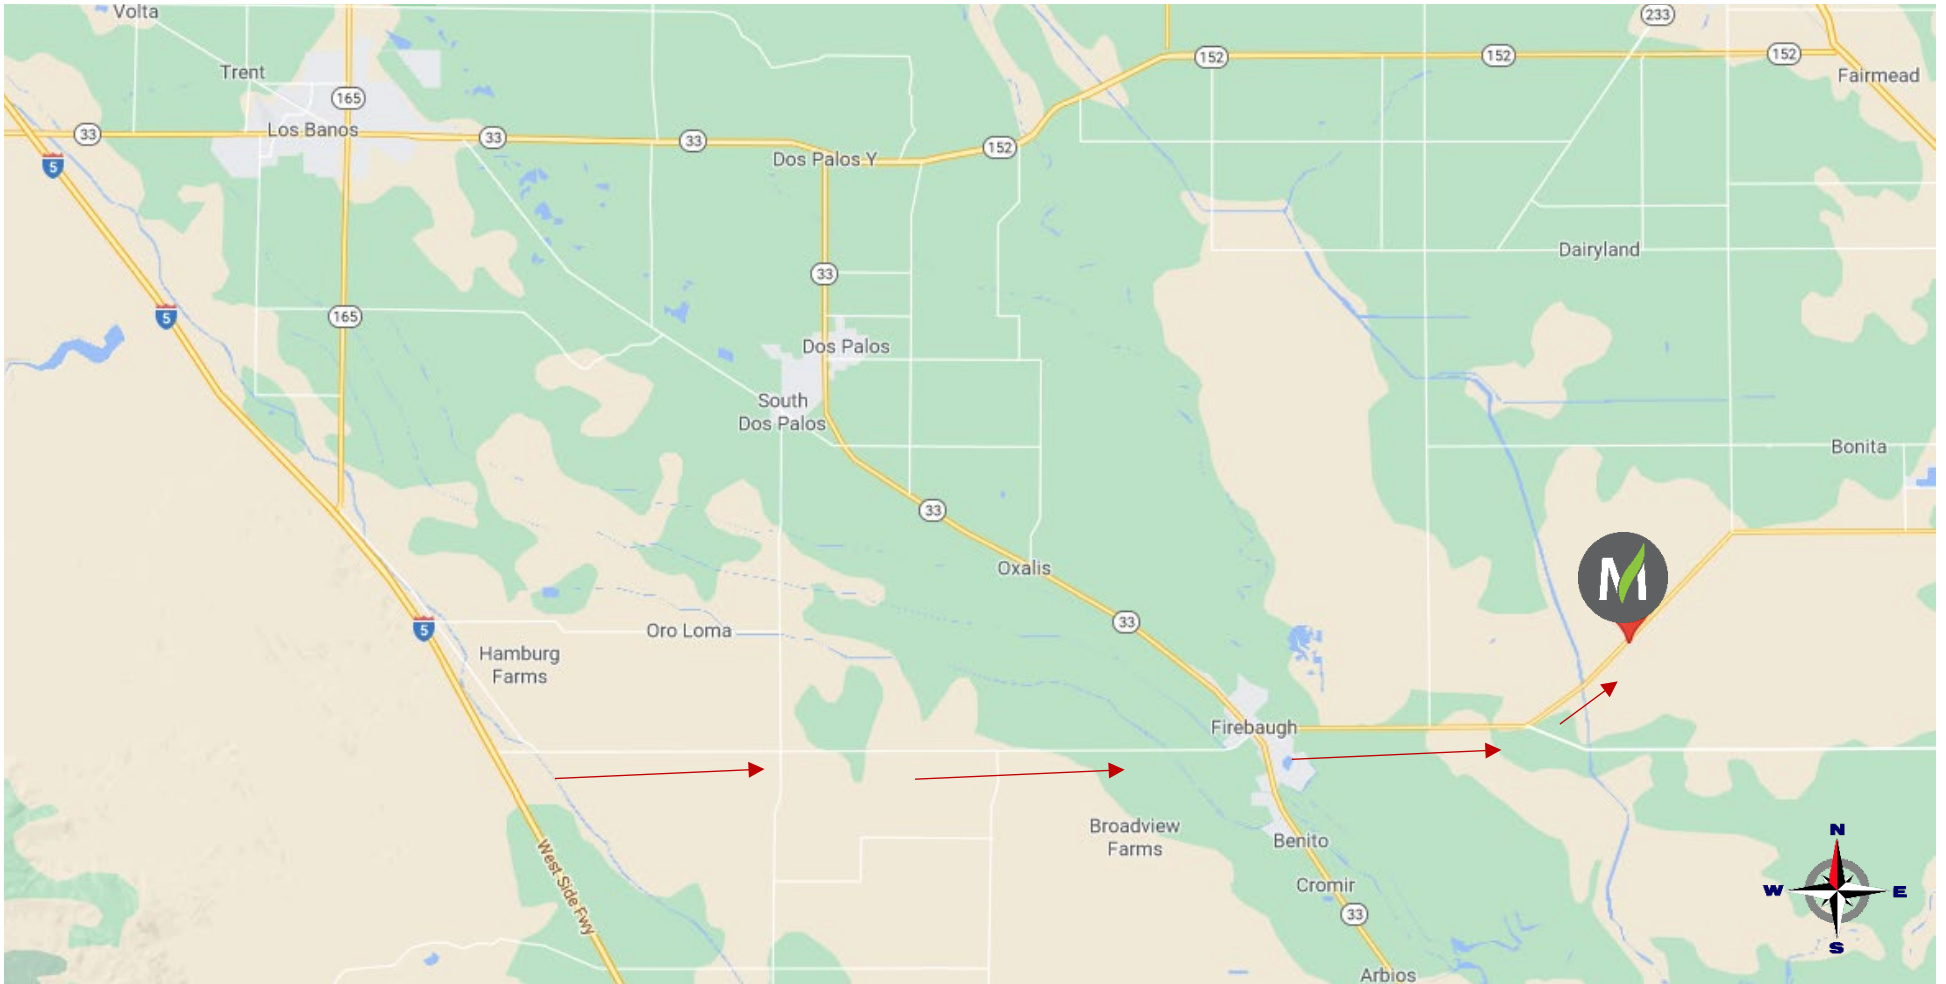

**HWY 41 North or South** – Take exit Avenue 12. Follow the road until it curves and turns into Firebaugh Blvd. Continue on Firebaugh Blvd until you reach the destination on your right-hand side.

**HWY 99 North or South** – Take exit 151 for Avenue 12. Follow the road until it curves and turns into Firebaugh Blvd. Continue on Firebaugh Blvd until you reach the destination on your right-hand side.

**I-5 North or South** – Take exit 385 W. Nees Ave. Follow Nees Ave to N Street. Turn right on N Street. Next you will turn left onto 13<sup>th</sup> Street. Continue on 13<sup>th</sup> street as it turns into Avenue 7 ½. Avenue 7 ½ will turn into Firebaugh Blvd. Continue onto Firebaugh Blvd. until you reach the destination on your left-hand side.